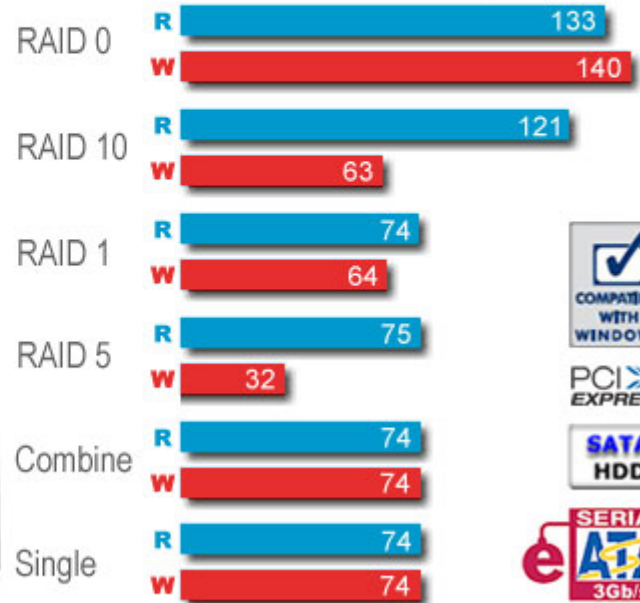

REMARK

- This model has sole agent in Japan.

TERA TOWER SATA RAID

8-Bay eSATA Port-Multiplier RAID Storage Appliance

Featuring 8 SATA drives and a next generation PCI-Express SATA II RAID5 host bridge adapter. The TERA TOWER SATA RAID represents the pinnacle of high performance disk array design and offers high performance and capacity beyond a typical desktop drive.

Sustained Data Transfer Rate (MByte/s)

* Testing based on Intel Core 2 Duo 2.8GHz CPU / two DDR II 512MB memory / five Seagate Barracuda 7200rpm 750GB hard disk drives in SATA II mode.

FEATURE

- Provides highest commitment to data security through the use of RAID architecture to back up and protect data.
- Increase storage throughput by use of RAID architecture to combine the throughput of multiple drives into a single volume.
- The sophisticated sparing supports that hardware failure risk can be minimized by automatically regenerating the failed disk's data on a backup disk.
- Drives can be moved between controllers without losing data.
- The software driver includes support for Self-Monitoring Analysis and Reporting Technology (S.M.A.R.T.) to predict disk failures.