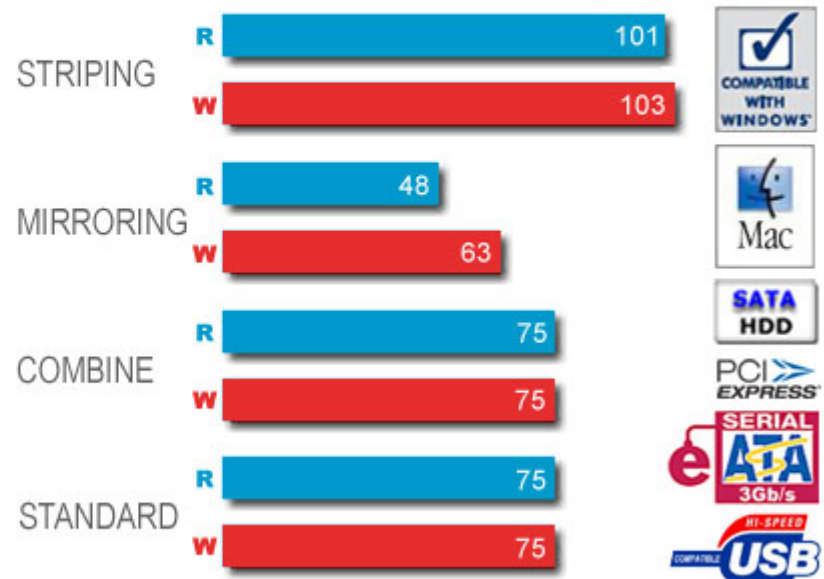

RAID PRODUCTS

2008

TERA BANC

2-Bay eSATA & USB Combo RAID Storage Appliance

Featuring an eSATA or USB 2.0 host to 2 drives intelligent SATA Generation 2 storage with hardware RAID functions design offers high performance and capacity beyond a typical desktop drive. Automatically configure to MIRRORING, STRIPING, COMBINE or STANDARD mode.

eSATA Sustained Data Transfer Rate (MByte/s)

* Testing based on Intel Core 2 Duo 2.8GHz CPU / two DDR II 512MB memory / two Seagate Barracuda 7200rpm 750GB SATA II hard drives in eSATA mode.

FEATURE

- Provides Striping, Mirroring, Combine and Standard modes for effective storage management.
- Easy configuration of RAID modes, no IT expertise required.
- Simplifies RAID management, no software installation required.
- Achieves fastest performance via Striping mode.
- Supports automatic rebuild in Mirroring mode.
- Ensures data integrity with redundant backup capability.
- Eliminates potential downtime, repair costs, and lost sales due to disk failure.
- Easy monitoring of system status via LED indicators.
- Dissipates heat efficiently with metal housing.
- Maximizes airflow with silent, high quality fan.
- Supports current SATA II compliant HDDs, backward compatible with most SATA I compliant HDDs.
- Simplifies HDD installation; user friendly design enables effortless HDD swapping.
- Supports hot-plug and HDD hot-swap.
- Flexible connection via eSATA or USB host port.