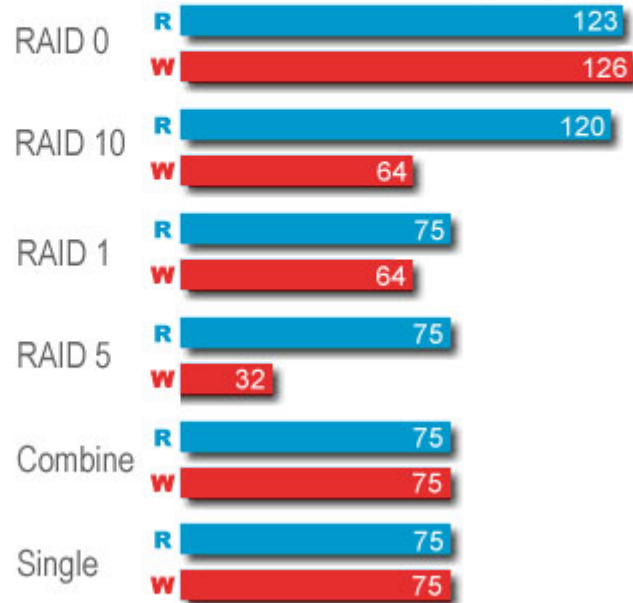

REMARK

- This model has sole agent in Japan.

TERA BOX SATA RAID

4-Bay eSATA Port-Multiplier RAID Storage Appliance

Featuring 4 SATA drives and a next generation PCI-Express SATA II RAID5 host bridge adapter. The TERA BOX SATA RAID represents the pinnacle of high performance disk array design and offers high performance and capacity beyond a typical desktop drive.

Sustained Data Transfer Rate (MByte/s)

* Testing based on Intel Core 2 Duo 2.8GHz CPU / two DDR II 512MB memory / four Seagate Barracuda 7200rpm 750GB hard disk drives in SATA II mode.

FEATURE

- Provides highest commitment to data security through the use of RAID architecture to back up and protect data.
- Increase storage throughput by use of RAID architecture to combine the throughput of multiple drives into a single volume.
- The sophisticated sparing supports that hardware failure risk can be minimized by automatically regenerating the failed disk's data on a backup disk.
- Drives can be moved between controllers without losing data.
- The software driver includes support for Self-Monitoring Analysis and Reporting Technology (S.M.A.R.T.) to predict disk failures.